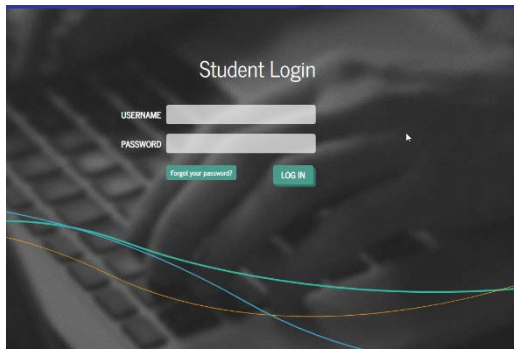

Junior High and High School Students Directions For Remote Learning Login

1. Go to Edgenuity.com and click on the yellow Login button and then select student login or go directly to <https://auth.edgenuity.com/Login/Login/Student>
2. Your username and password are the same as your Google login. (firstname.lastname and FI123456)

3. Once you click login all of your courses will be visible.
Note: some high school courses had to remain in Google Classroom for various reasons. Please check your Google Classroom for those courses if you do not have all courses showing in Edgenuity.